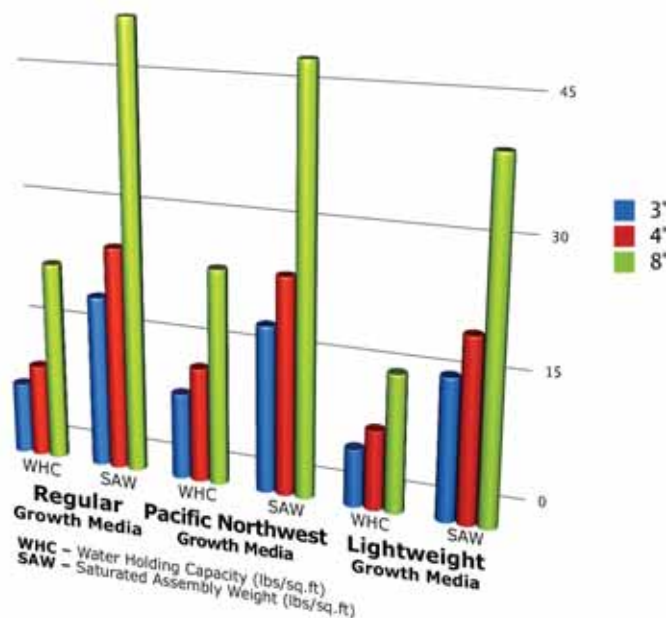

Cumulative Water Retention in a Carlisle Roof Garden System (Per Sq. Ft.)

A 10,000 square foot, 4" deep Carlisle Roof Garden can retain up to 13,000 gallons of rainwater

Carlisle's Roof Garden Advantage