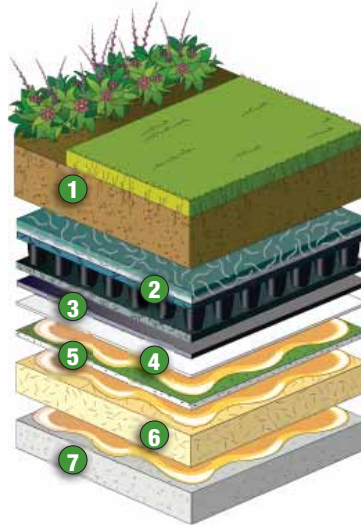

Medium Assembly

1. Growth Media
2. MiraDRAIN® G4
3. 40-mil Root Barrier
4. Sure-Seal® EPDM or Sure-Weld® TPO Adhered Membrane
5. 1/2" DensDeck Prime
6. Approved Insulation
7. Substrate