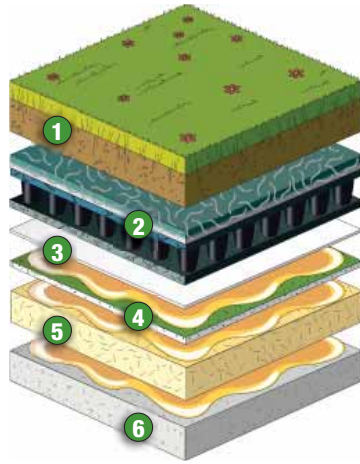

Carlisle's Traditional Roof Garden Assemblies

Carlisle offers a broad array of traditional Roof Garden Systems that incorporate a variety of waterproofing options with a full line of accessories to provide a high performance system. This includes a range of membranes that carry up to a 20-year warranty, engineered growth media and vegetation options.

Shallow Assembly

1. Growth Media
2. MiraDRAIN® G4
3. Sure-Seal® EPDM or Sure-Weld® TPO Adhered Membrane
4. 1/2" DensDeck™ Prime
5. Approved Insulation
6. Substrate