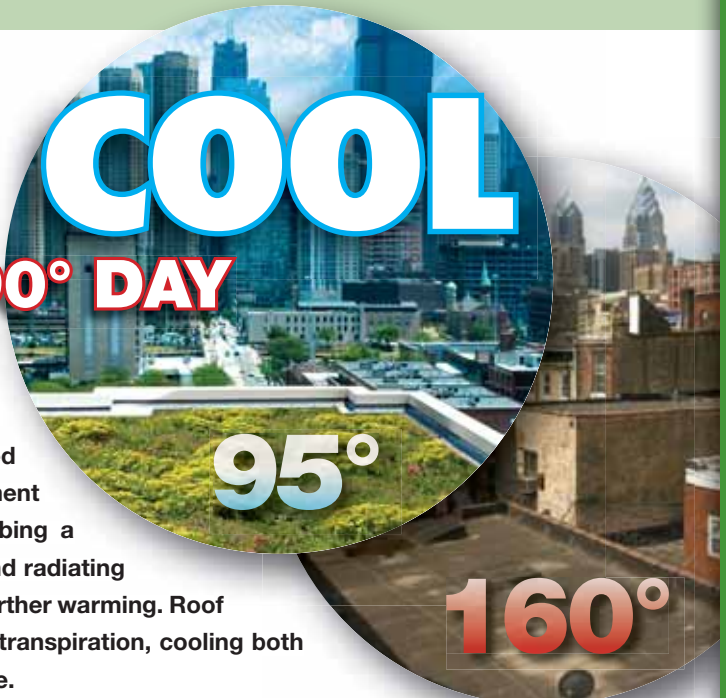

Reduces Heat Island Effects

Heat islands can occur in large cities where much of the vegetation has been replaced with roads and structures. Urban development can actually alter weather patterns, absorbing a significant amount of heat during the day and radiating it back into the atmosphere, which causes further warming. Roof Gardens keep these buildings cool through transpiration, cooling both the building and the surrounding atmosphere.