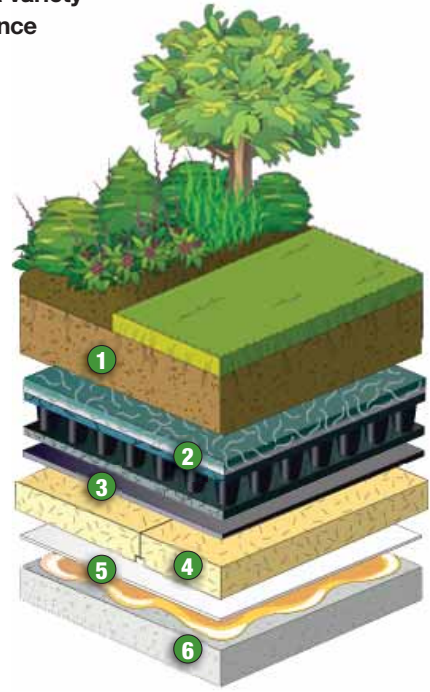

Deep Assembly

1. Growth Media
2. MiraDRAIN® G4
3. 40-mil Root Barrier
4. Expanded Polystyrene Insulation with Drainage Channels
5. Sure-Seal® EPDM or Sure-Weld® TPO Adhered FleeceBACK® Membrane
6. Substrate

Roof Garden Warranties

Carlisle Roof Garden Overburden Warranty

Carlisle offers up to a 20-year overburden removal warranty covering the removal and replacement of the roof garden components if there is a need to investigate for a leak.

Carlisle Roof Garden Vegetation Warranty

Carlisle offers a 2-year vegetation warranty to ensure the proper establishment of plants and a minimum 50% coverage of vegetation within year one and 80% coverage by year two.